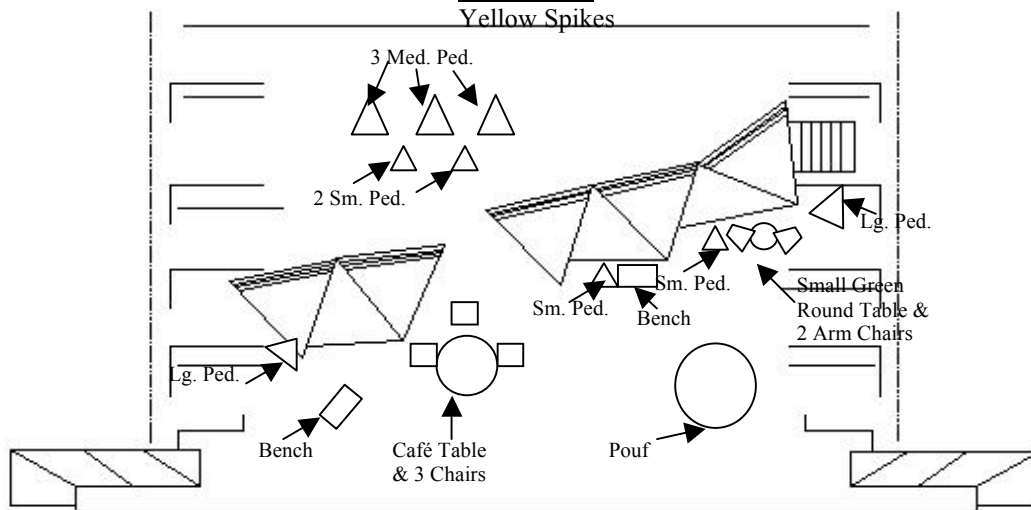

ACT II:2

ONSTAGE QUICK CHECK

Pouf (Brakes secure) w/ Red & Gold Covering	Café Table w/ Felt Covering	3 Metal Chairs w/ Red Cushions
2 Metal Arm Chairs w/ Red Cushions	w/ Crystal Ball & Stand w/ Card Shoe	2 Metal Benches w/ Red Cushions
4 Small Pedestals w/ Urns of Flower Arrangements	w/ 2 Decks of Cards Small Green Round Table	2 Large Pedestal w/ Urns of Flower Arrangements

ACT II:2 – Running Notes (21:57 of 65:43)

50:35 (7:03 after Pause)	SR1	Receive Crystal Ball & Stand	Teddy Bear
	SL1	Receive Bull Head Mask & Tambourine	Steve

2nd INTERMISSION – Running Notes (15:00)

STRIKE	Money DS & underneath of Show Scrim to SL	Teddy Bear
	Café Table & Tarot Cards to SR	Steve/Teddy Bear
	Pouf w/ Red & Gold Covering, Card Shoe & Cards to SL	Steve/Teddy Bear
	All Metal Chairs and 1 Metal Bench to SR	Steve/Teddy Bear
SHIFT	DR Metal Bench to Blue Spikes DR	Teddy Bear
	Small Green Round Table to Blue Spikes SL	Steve
SET	3 Wooden Chairs by (1 by SR window, 2 by Small Green Round Table)	Teddy Bear
	Small Round Brown Table & Tablecloth to Blue Spikes DR	Teddy Bear
	Chaise w/ bedding to Blue Spikes CS	Steve
	Standing Mirror w/ Sheet Cover to Blue Spikes UL	Steve
ADD	Slip Cover to DR Bench	Teddy Bear
	Gray Table Cloth to Small Green Round Table SL	Steve