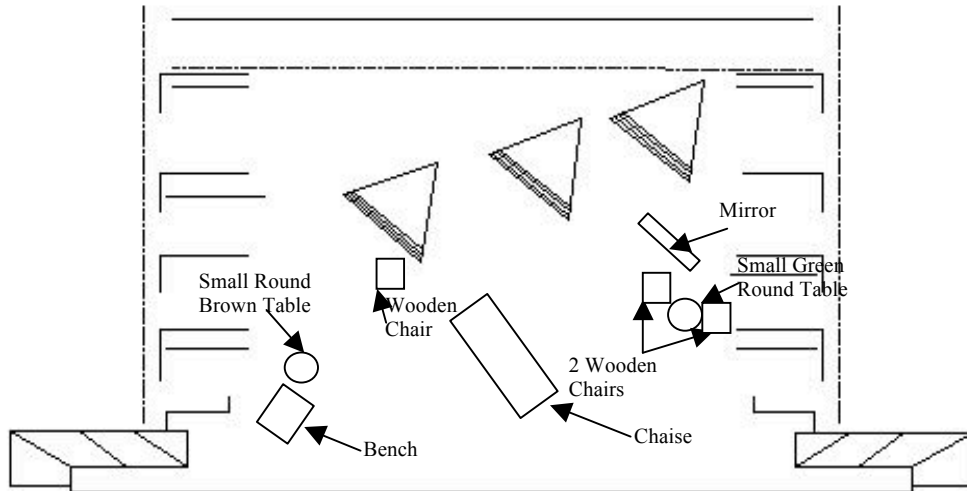

ACT III (30:43)

Blue Spikes

Onstage		
Chaise (as bed)	1 Small Green Round Table	1 Standing Mirror
w/ Sheet Set	w/ Gray Tablecloth	w/ Sheet Cover
w/ Small Lumbar Pillow	w/ Small Red Book	3 Wooden Chairs
1 Metal Bench	w/ 2 Medicine Bottles	1 Small Brown Round Table
w/ Red Cushion	w/ Water Carafe (and water)	w/ Gray Tablecloth
w/ Slip Cover	w/ Water Glass	
Stage Left		
Germont Letter to Violetta	Locket on Ribbon	
Stage Right		
Doctor's Bag	Doctor's Pocket Watch	Cane
w/ Doctor's Handkerchief		

ACT III – Running Notes (30:43)

0:00-30:43	SL/SR	Wash/Wipe Down Champagne Flutes	Steve/Teddy Bear

BOWS – Running Notes

	On Stage	Shift DR Metal Bench and Chaise US to clear for Bows	Steve/Teddy Bear