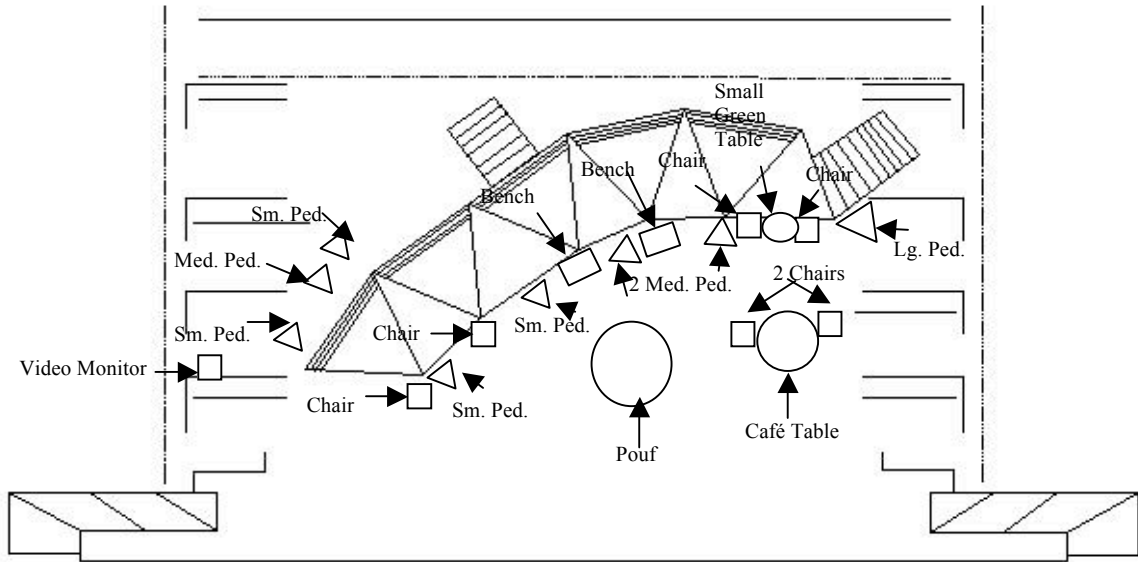

**PRE-SHOW NOTES**

On Stage	Sweep & Mop	Steve/Teddy Bear
----------	-------------	------------------

**ACT I (29:13)**  
**TOP OF SHOW PRESET**

Dark Green Spikes

Onstage		
Pouf (Brakes & Cushions secure)	Café Table	4 Small Pedestals
6 Wooden Chairs	w/ Felt Covering (under dressed)	w/ Urns of Flower Arrangements
2 Metal Benches	w/ Tablecloth #2 (under dressed)	3 Medium Pedestals
w/ Floral Cushions	w/ Tablecloth #1	w/ Urns of Flower Arrangements
Small Green Round Table	w/ Gold Bowl of White Flowers	1 Large Pedestal
w/ Gold Tablecloth	w/ 2 Bottles of Champagne	w/ Urn of Flower Arrangement
Pair of Gardening Gloves (set dec.)	w/ 10 Champagne Flutes	
Gardening Trowel (set dec.)	Watering Can (set dec.)	
Stage Left		
Small Square Tray	Leather Folio	Card Shoe
w/ 1 Champagne Flute	w/ Invoices, Bills	w/ 2 Decks of Cards
Large Tray	Letter from Papa to Alfredo (Gray)	Small Red Book
w/ 3 Champagne Flutes	Germont Letter to Violetta	2 Medicine Bottles
Large Tray	3 Bills	Water Carafe
w/ 10 Champagne Flutes	Pile of Paper Money	w/ Water
15 Champagne Flutes	Baron's Wallet	w/ Water Glass
2 Bottles of Champagne	w/ Paper Money	White Bowl of Roses
w/ Water in one of them	Marquis's Wallet	w/ Removable Rose
Camellia Flower	w/ Paper Money	Standing Mirror
Flora's Fan	Cane	w/ Sheet Cover
Violetta's Fan	Alfredo's Pocket Watch	Gray Tablecloth for Small Green Round Table
Violetta's Handkerchief	Glitzy Bracelet	Sheet Set for Chaise
Locket on Ribbon	Crystal Ball and Stand	Small Lumbar Pillow