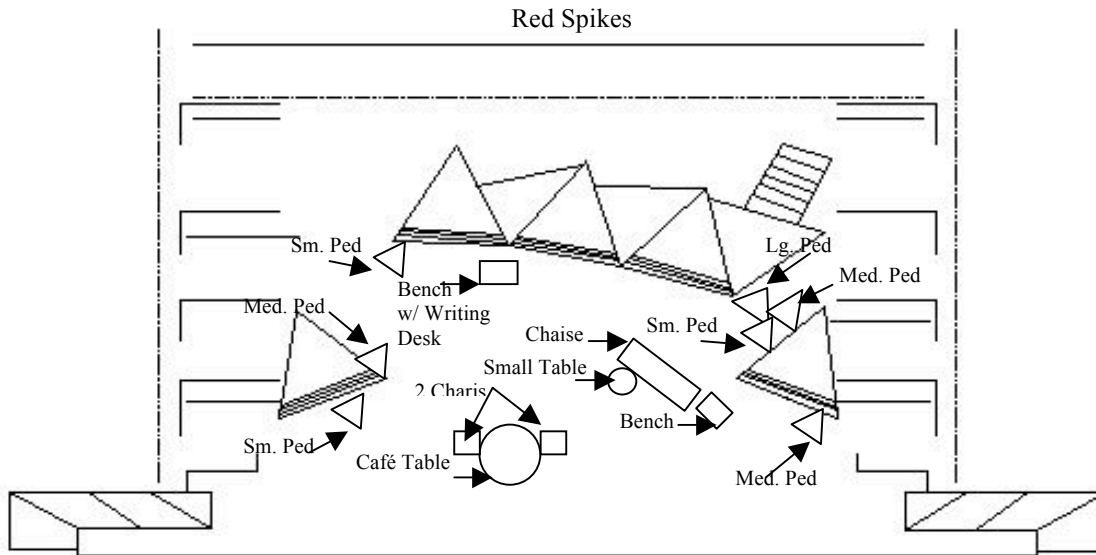

ACT II (65:43)
ACT II:1 Preset

Onstage		
Café Table	UR Metal Bench	DL Metal Bench
w/ Felt Covering (under dressed)	w/ Floral Cushion	w/ Floral Cushion
w/ Tablecloth #2	w/ Portable Writing Desk	3 Small Pedestals
w/ White Bowl of Roses	w/ 2 Pieces of Paper	w/ Urns of Flower Arrangements
w/ Removable Rose (facing US)	w/ Ink Well	3 Medium Pedestal
2 Metal Chairs	w/ Fountain Pen	w/ Urns of Flower Arrangements
w/ Floral Cushions	w/ Hand Bell	1 Large Pedestal
Gardening Trowel (set dec.)	Chaise	w/ Urns of Flower Arrangements
Pair of Gardening Gloves (set dec.)	w/ 2 Gold Cushions	Small Green Round Table
Watering Can (set dec.)	w/ Throw Pillow	
Stage Left		
3 Bills	Alfredo's Pocket Watch	2 Metal Arm Chairs
Leather Folio	Glitzy Bracelet	w/ Red Cushions
w/ Invoices, Bills	Cane	2 Metal Chairs
Pile of Paper Money	Flora's Fan	w/ Red Cushions
Baron's Wallet	Violetta's Fan	Standing Mirror
w/ Paper Money	Locket on Ribbon	w/ Sheet Cover
Marquis's Wallet	Crystal Ball and Stand	Pouf
w/ Paper Money	Card Shoe	w/ Red & Gold Covering
Letter from Papa to Alfredo	w/ 2 Decks of Cards	Water Carafe
Germont Letter to Violetta	Gray Tablecloth for Small Green Round Table	w/ Water
Small Red Book	Sheet Set	w/ Water Glass
2 Medicine Bottles	Small Lumbar Pillow	

PLEASE NOTE: Timings are based off of a CD recording.